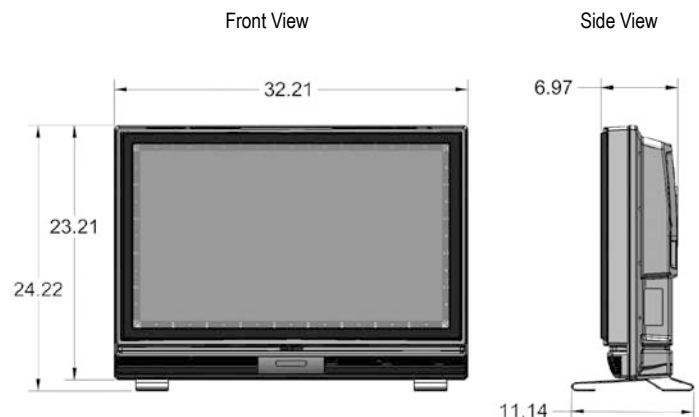

### Specifications

LCD Screen	31.5-inch diagonal TFT Active Matrix
Resolution	1366 x 768
Aspect Ratio	16:9
Contrast Ratio	3000:1
H/V Viewing Angle	178° by 178°
Response Time	6.5 milliseconds
TV formats	1080i, 720p, 480i, 480p
Input Connectors:	
RF	Antenna/CATV (NTSC/ATSC/QAM)
HDMI	HDMI Input x2
Video Composite	S-Video x1 and Composite Video x1, L/R Audio Inputs x1
Video Component	YCbCr/YPbPr x2 and audio L/R channels x2
PC	15-pin D-sub VGA plus Stereo Audio
Audio Out:	SPDIF Audio, Analog Headphone Jack
Speakers	Built-in water resistant 8-watt x 2 channels
Exterior	Outdoor-rated ASA plastic resin
Input Power	100-240 VAC, 50-60 Hz 2.5A Max
Operating Temp.	-24° to 122° F. (-31° to 50° C.) *
Non-op. Temp. (Off-mode with power applied)	-24° to 140° F. (-31° to 60° C.) The non-operating temperature feature requires power to be applied
Accessories Included	Water-resistant remote control with lithium battery Removable table top stand
TV Dimensions	32.21 in. W x 23.21 in. H x 6.97 in. D
Weight	39.0 lbs., 42 lbs. with table top stand
Shipping Dimensions	37.0 in. W x 31.0 in. H x 11.7 in. D
Shipping Weight	50 lbs.
Warranty	One-year, in-factory, parts and labor

SunBriteTV Model 3230HD  
(All dimensions are in inches)

TV Dimensions are:  
32.21 in. W x 23.21 in. H x 6.97 in. D  
Height dimension with table top stand is 24.22 in.  
Depth with table top stand is 11.14